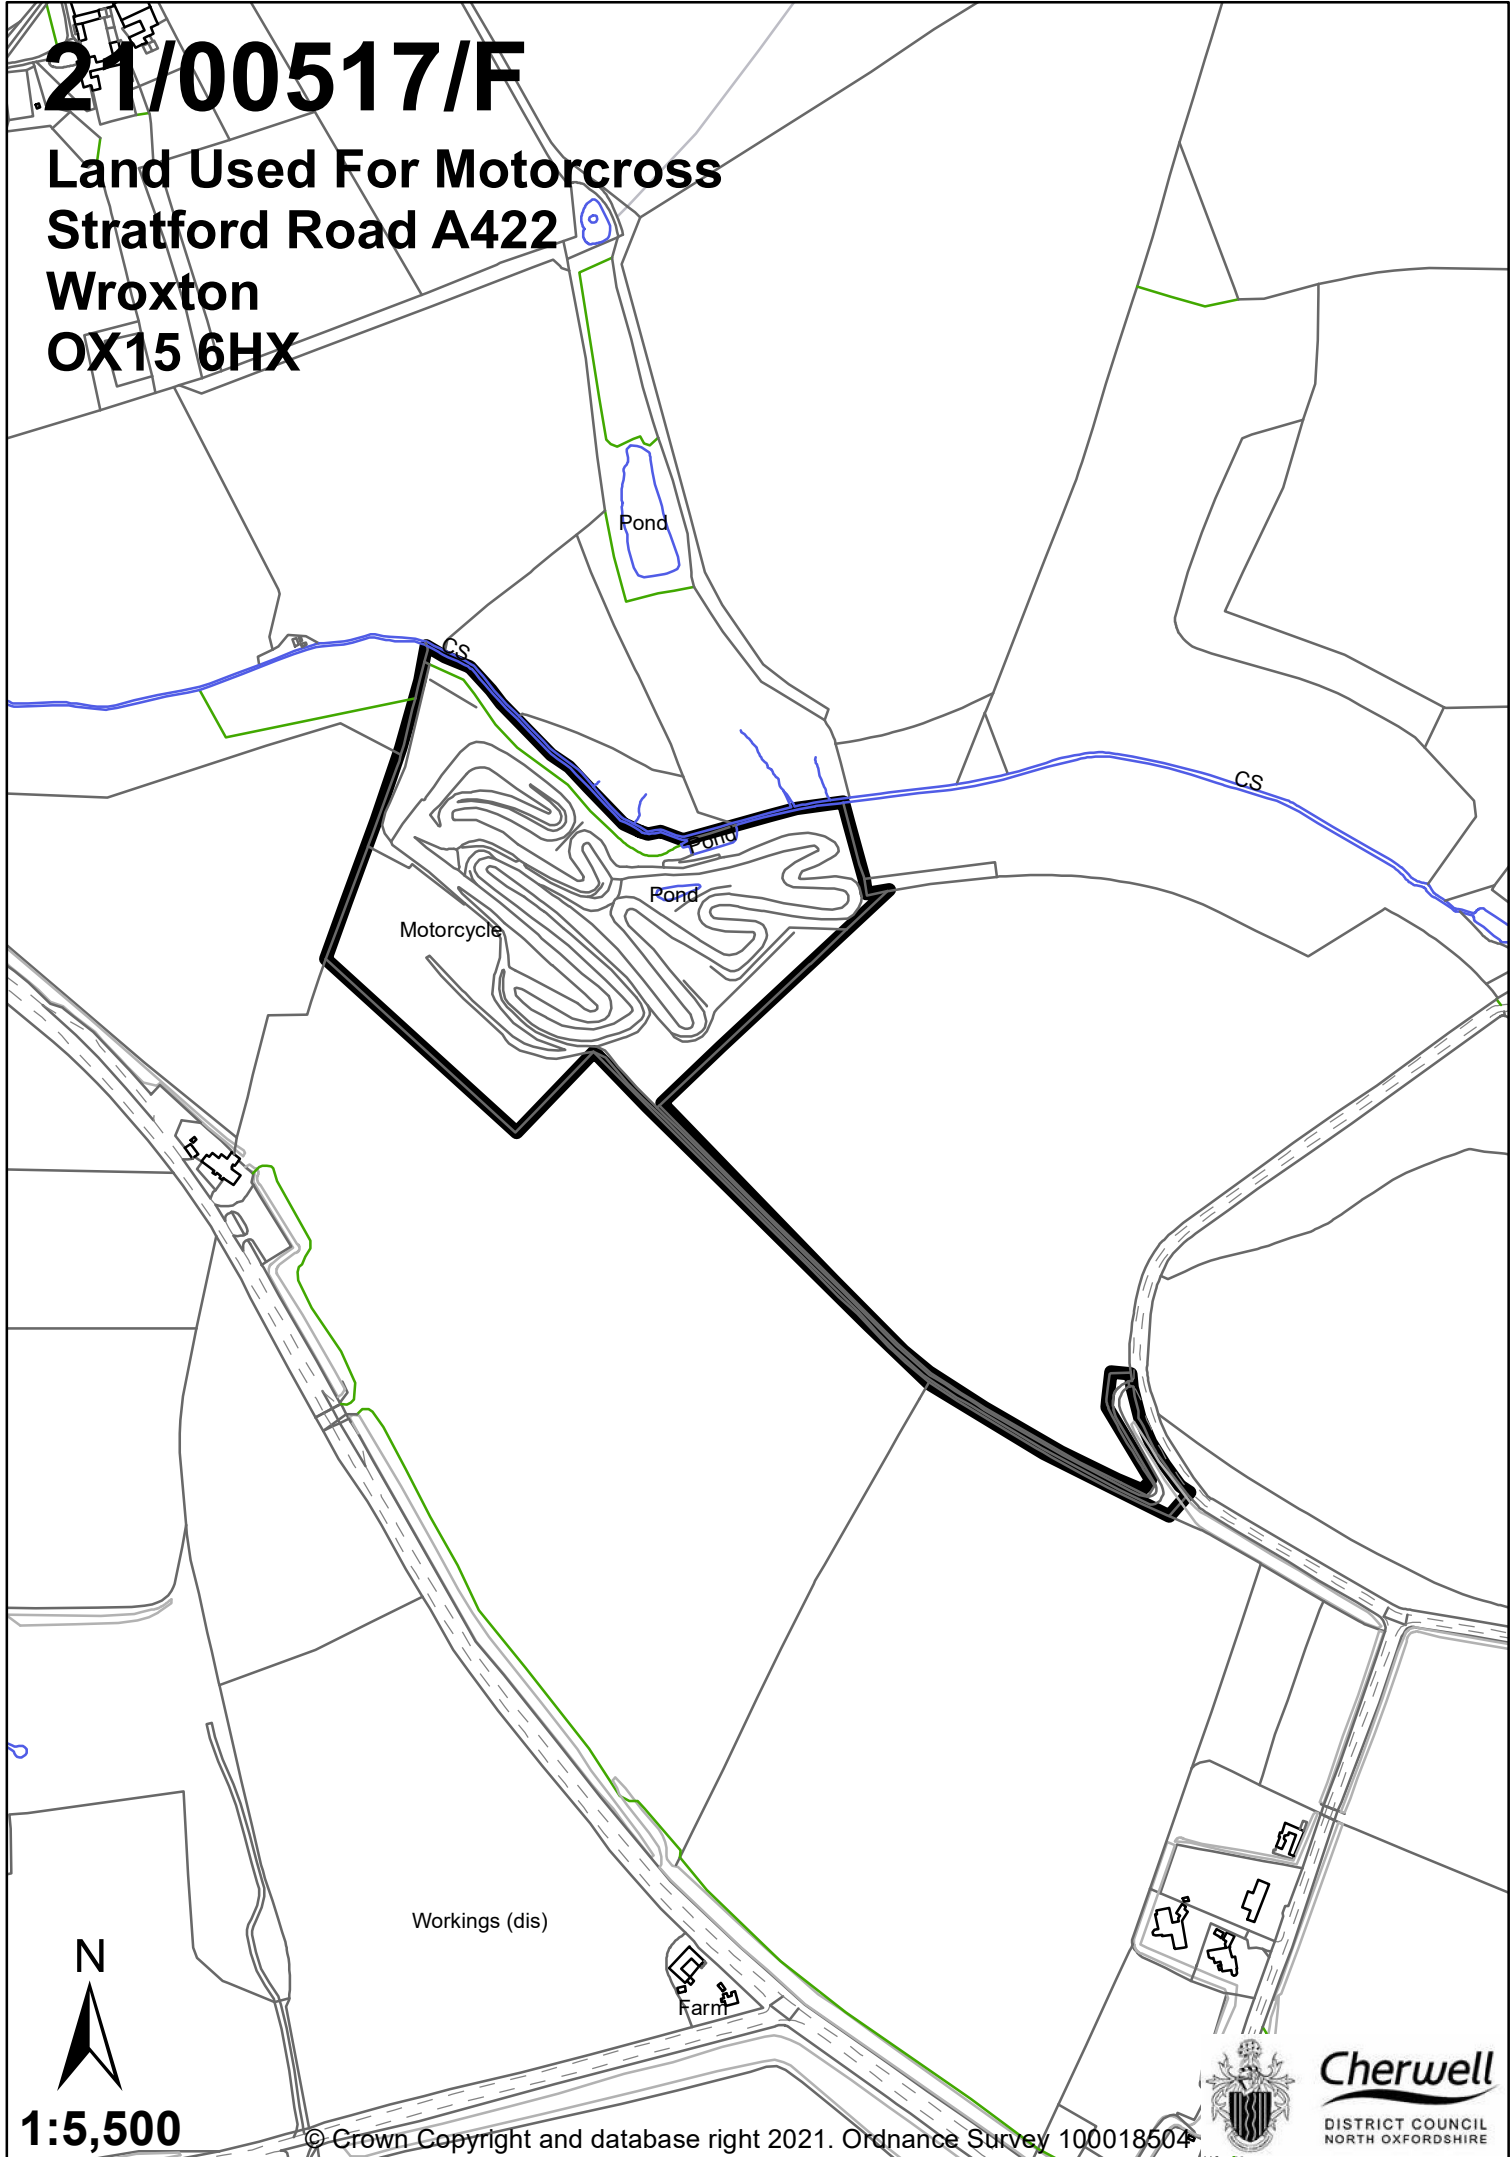

21/00517/F

Land Used For Motorcross
Stratford Road A422
Wroxton
OX15 6HX

1:5,500

© Crown Copyright and database right 2021. Ordnance Survey 100018504

Cherwell
DISTRICT COUNCIL
NORTH OXFORDSHIRE